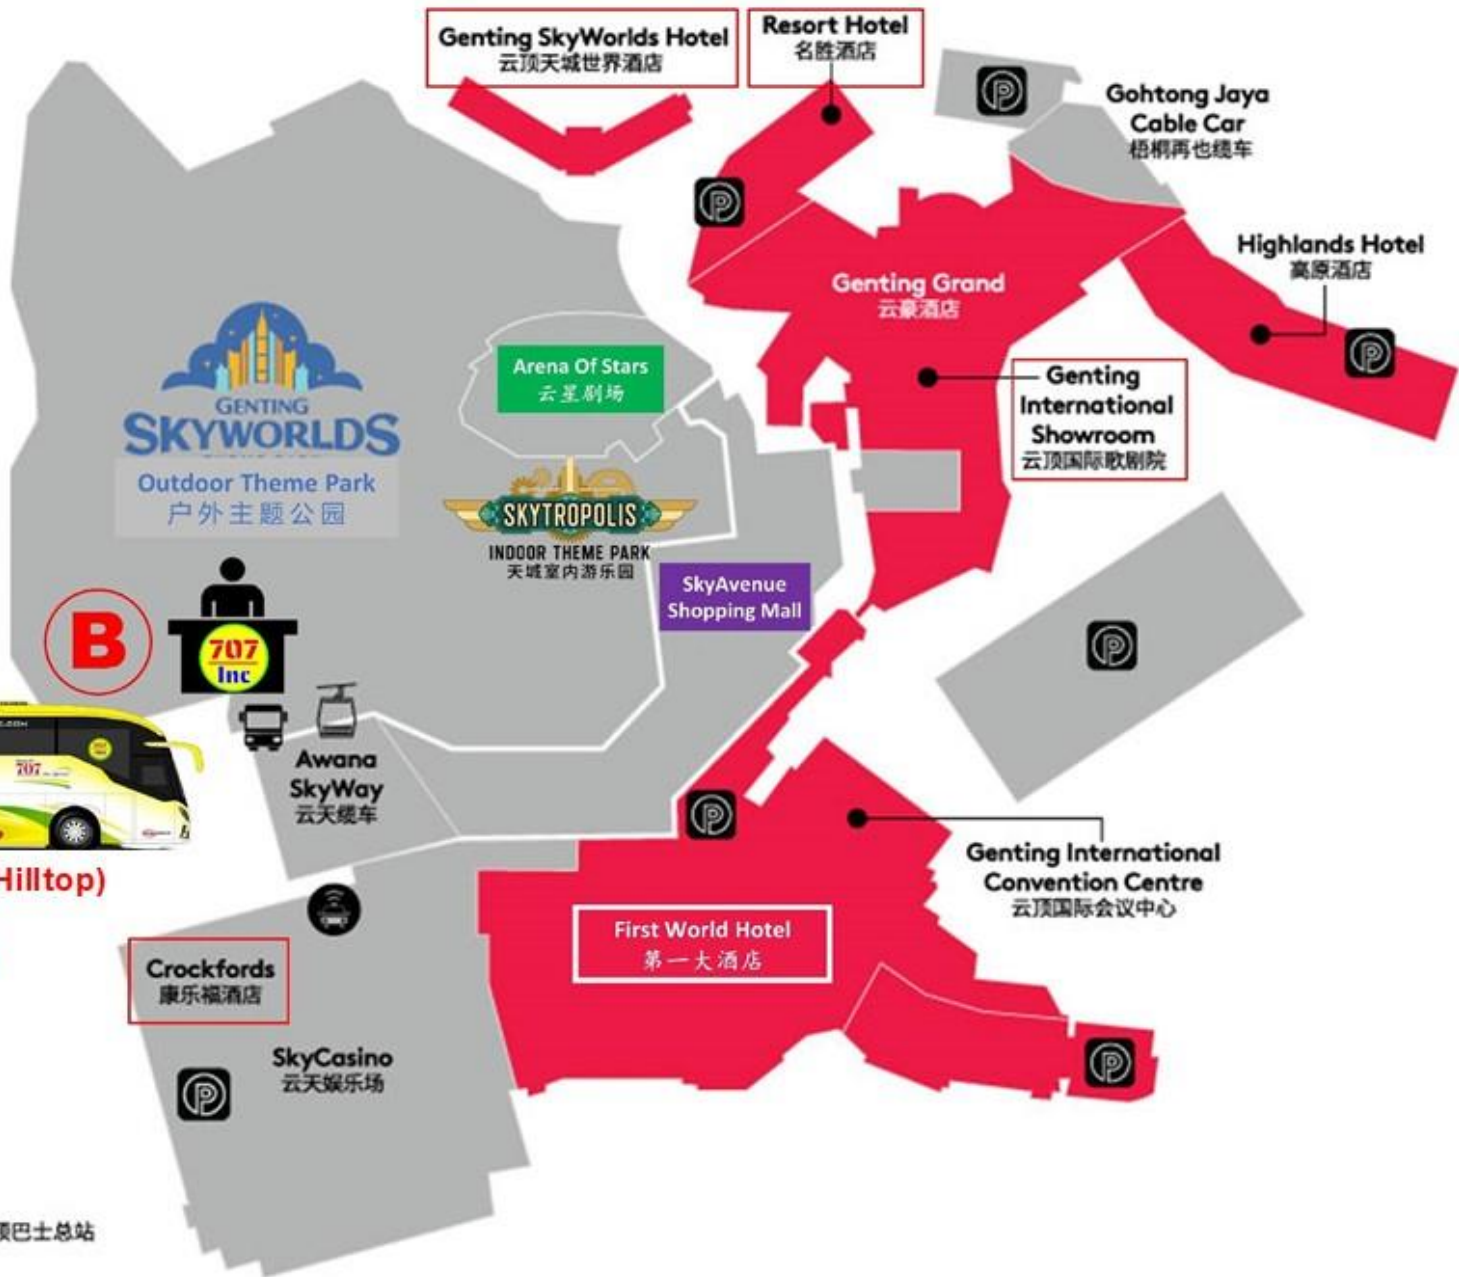

First World Hotel

第一大酒店

World's largest hotel with the best value

The world's largest hotel offers an astronomical 7,351 rooms, a wide selection to spoil travellers of every budget.

First World Hotel is situated at the heart of Resorts World Genting, giving guests easy access to key locations such as the First World Plaza, SkyAvenue, Skytropolis Indoor Theme Park, and Genting International Convention Centre.

Genting 云顶 707-Inc

Board And Alight Same Location.

Check In At Genting Main Terminal (Hilltop) 707-Inc Counter No. 1 (One) For Bus Number.
Present Your Voucher With Name, Date, Time, and Seat Number To Ground Crew Before Boarding.

Parking 停车场

Hilltop Bus Terminal 山顶巴士总站

Genting Main Terminal (Hilltop) BT3 / Sky Avenue / Crockfords / First World
Are The Same Location 都在同一位置

Whatsapp Messages Only SG +65 8737 7707. Travel Info: www.707-inc.com/info

The provided itinerary and price are for reference purposes only; the final itinerary may be adjusted based on the actual circumstances. Terms and conditions apply. *

Genting 云顶

Place Of Interests

Skytropolis Indoor Theme Park
SkyWorlds outdoor Theme Park
Awana SkyWay
Genting Entertainment Facility
BigTop Video Games Park
Vision City Video Games Park
Sky VR
Genting Snow World
Ripley's Believe It Or Not
Genting Bowl